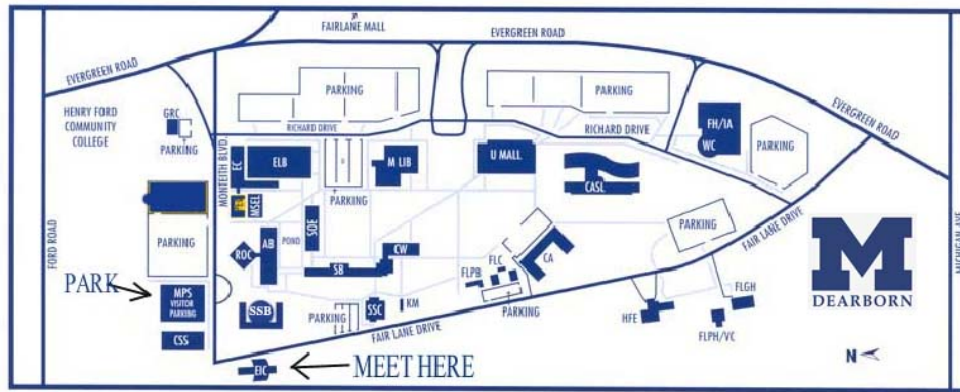

The Environmental Interpretive Center

On the campus of University of Michigan-Dearborn
 4901 Evergreen Road
 Dearborn, MI 48128
 313-593-5338

CAMPUS MAP

BUILDING KEY

AB	Administration Building	FLC	Fair Lane Cottages	MSEL	Manufacturing Systems' Engineering Lab
CA	CASL Annex	FLGH	Fair Lane Green House	M LIB	Mardigan Library
CASL	College of Arts, Sciences, and Letters	FLPB	Fair Lane Pony Barn	MPS	Manteith Parking Structure
CSS	Campus Support Services (General Services, Campus Safety, Plant Operations)	FLPH/VC	Fair Lane Powerhouse/Visitor's Center	PEC	Professional Education Center
CW	Computing Wing	FH/IA	Field House/Ice Arena	ROC	Recreation & Organizations Center
EC	Engineering Complex	GRC	Gabriel Richard Center	SB	Science Building
EIC	Environmental Interpretive Center	GB	Grounds Building	SOE	School of Education Building
ELB	Engineering Lab Building	HFE	Henry Ford Estate	SOM	School of Management Building
		KM	Kindergarten Module	SSC	Student Services Center
				U MALL	University Mall
				WC	Wellness Center

■ Parking for PEC visitors is available in the PEC Parking Lot or the Monteith Parking Structure.

Location

The Environmental Interpretive Center (EIC) is located in the northwest corner of campus, at the corner of Montieth Boulevard and Fairlane Drive.

Parking

Free visitor parking is located in the Montieth parking structure (MPS) adjacent to the Interpretive Center.

Directions to Campus

I-94 from East or West

I-94 to Southfield North
 Southfield North to Michigan Ave. West
 Michigan ave. West to Evergreen
 Turn Right (north) on Evergreen
 Campus is on the left

I-696 from the Northern Area

I-696 to the Southfield South
 Southfield South to Ford Rd. West
 Ford Rd. West ¼ mile to Evergreen Rd. South
 Exit on the right and turn left to go Evergreen South
 Campus will be on the Right.